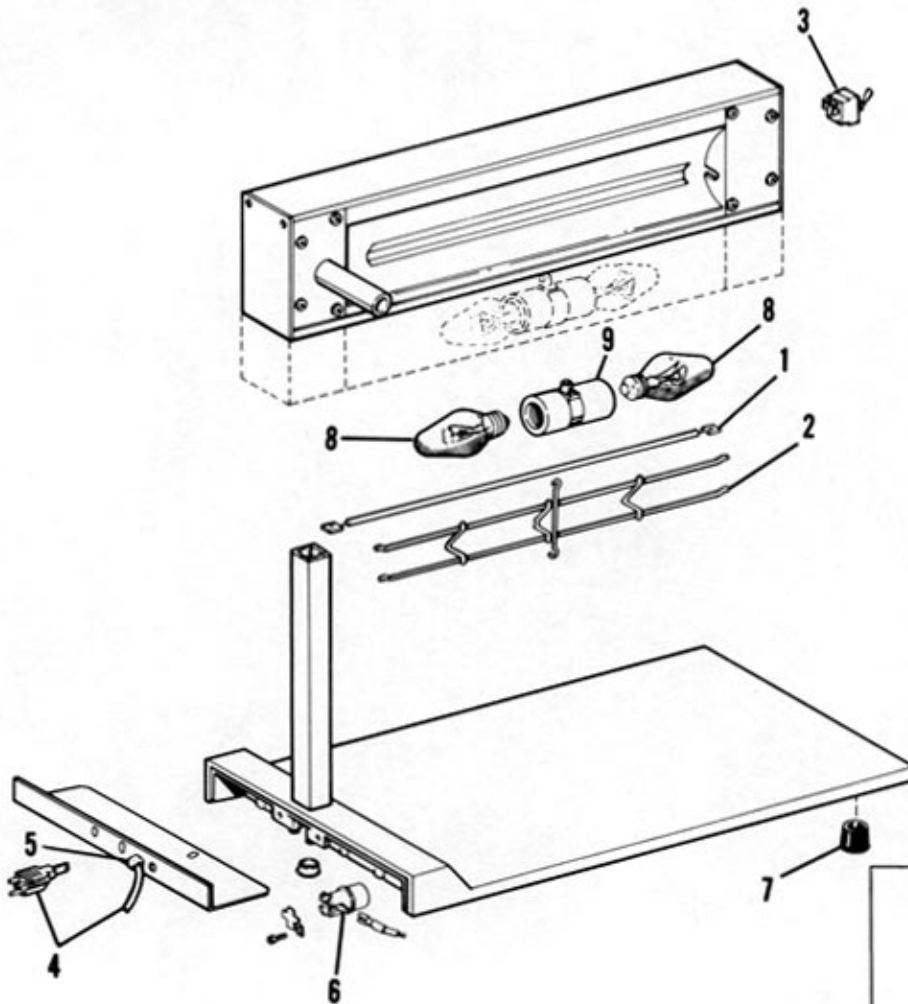

—

GLO-RAY[®]

Portable Foodwarmer

GRFF

GRFFB

GRFFL

GRFFBL

**REPLACEMENT
PARTS LIST**

Model GR-FF &
GR-FFL

GLO-RAY

No.	Description	Part No.	Qty.
1	Heating Element, 500W, 115V	02-08-101	1
2	Wire Guard	04-08-030	1
3	Switch, Toggle	02-19-008	1
3A	Switch, Infinite	02-19-018	1
3B	Switch Knob, Infinite	02-20-033	1
4	Cord & Plug Set	02-18-024	1
5	Strain Relief for Cord	02-20-210	1
6	Leg, LH	04-09-204	1
6A	Leg, LH w/Light	04-09-302	1
7	Leg, RH	04-09-203	1
7A	Leg, RH w/Light	04-09-303	1
8	Rubber Feet	05-06-038	4
9	Shatter Resistant Bulb	02-30-043	2
10	Lamp Holder - Twin	02-30-045	1

Model GR-FFB &
GR-FFBL

GLO-RAY

No.	Description	Part No.	Qty.
1	Heating Element, 500W, 115V	02-08-101	1
2	Wire Guard	04-08-030	1
3	Switch, Toggle	02-19-008	1
3A	Switch, Infinite	02-19-018	1
3B	Switch Knob, Infinite	02-20-033	1
4	Cord & Plug Set	02-18-030	1
5	Strain Relief for Cord	02-20-206	1
6	Base Thermostat	02-16-029	1
7	Rubber Feet	05-06-038	4
8	Shatter Resistant Bulb	02-30-043	2
9	Lamp Holder - Twin	02-30-045	1