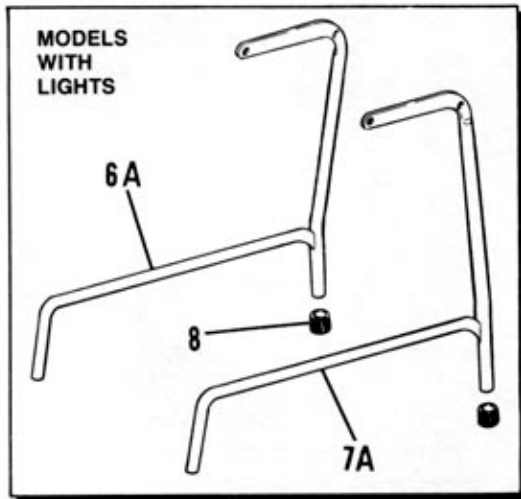

—

GLO-RAY[®]

Portable Foodwarmer

GRFF

GRFFB

GRFFL

GRFFBL

**REPLACEMENT
PARTS LIST**

Model GR-FF &
GR-FFL

GLO-RAY

No.	Description	Part No.	Qty.
1	Heating Element, 500W, 115V	02-08-101	1
2	Wire Guard	04-08-030	1
3	Switch, Toggle	02-19-008	1
3A	Switch, Infinite	02-19-018	1
3B	Switch Knob, Infinite	02-20-033	1
4	Cord & Plug Set	02-18-024	1
5	Strain Relief for Cord	02-20-210	1
6	Leg, LH	04-09-204	1
6A	Leg, LH w/Light	04-09-302	1
7	Leg, RH	04-09-203	1
7A	Leg, RH w/Light	04-09-303	1
8	Rubber Feet	05-06-038	4
9	Shatter Resistant Bulb	02-30-043	2
10	Lamp Holder - Twin	02-30-045	1