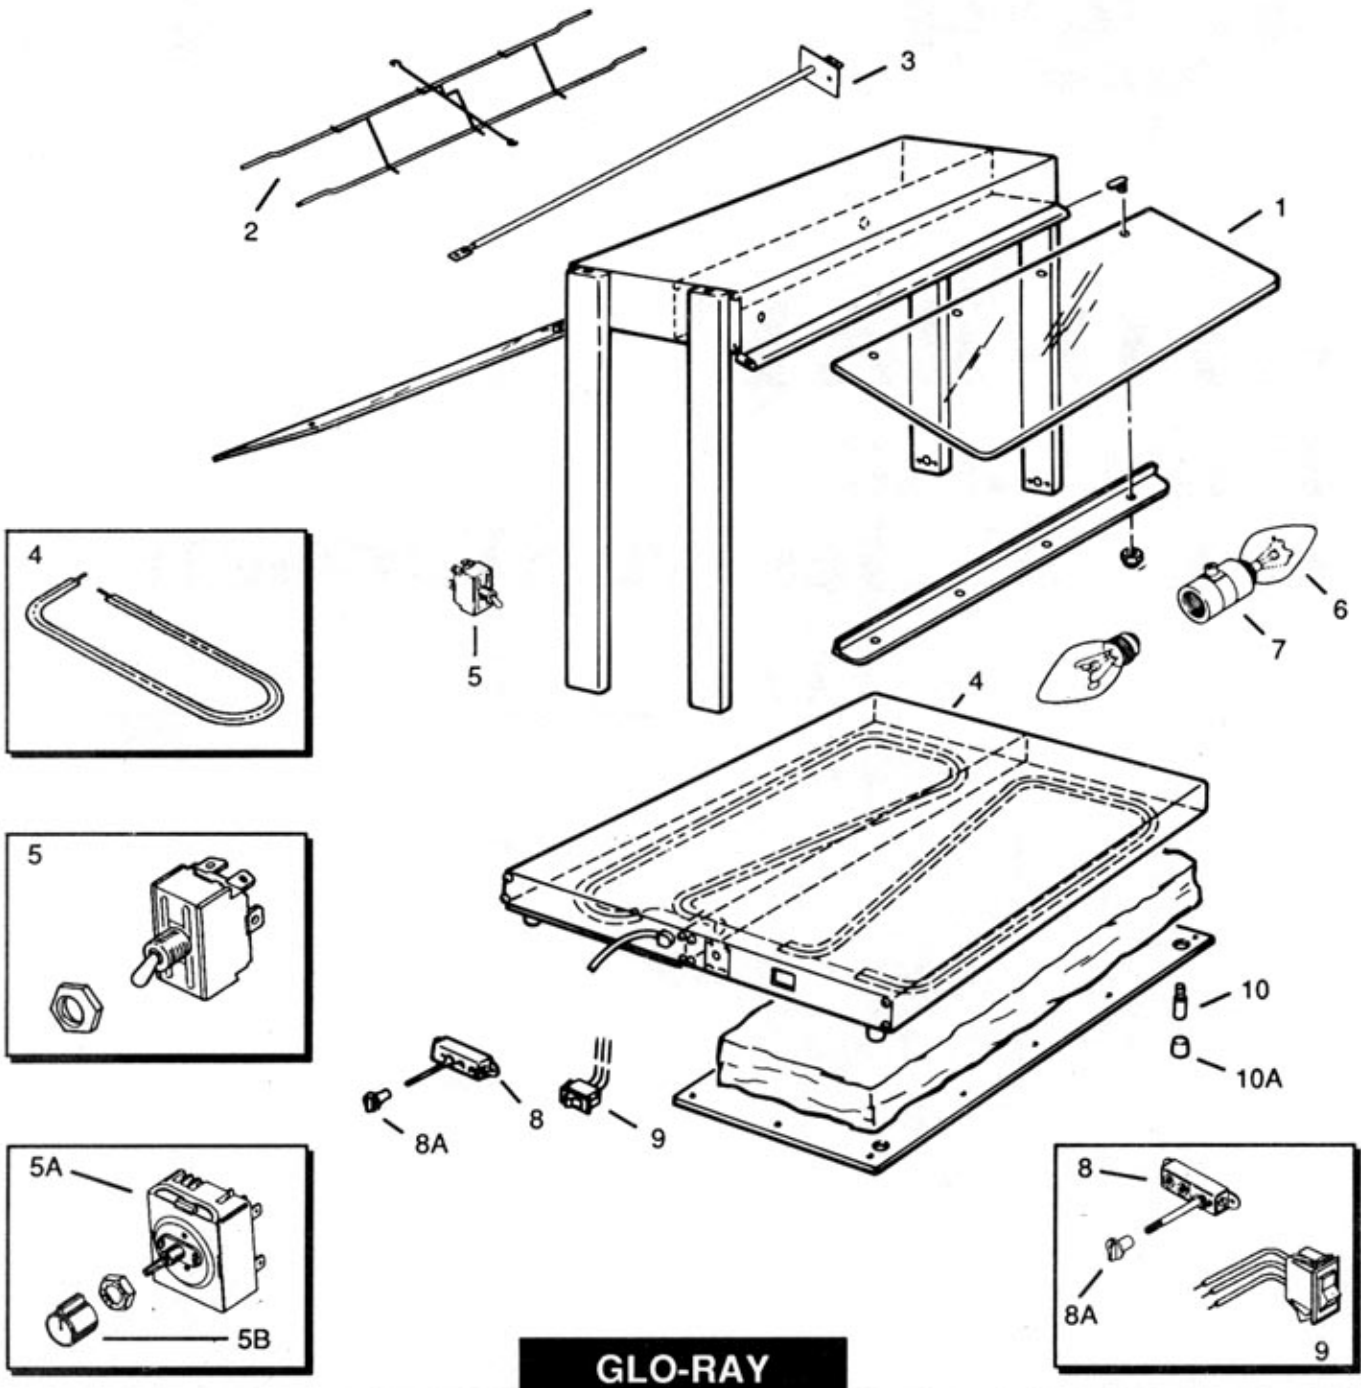

**REPLACEMENT
PARTS LIST**

Model GRBW

GLO-RAY

No.	Description	Part No.	Qty.	No.	Description	Part No.	Qty.
1	Breath Protector (Specify Model)	▲		5B	Infinite Switch Knob	05-30-018	1
2	Wire Guard GRBW (Specify Model)	▲	1	6	Light Bulb - 60W 115V	02-30-043	1-5
3	Element - Upper GRBW (Specify Model & Voltage)	▲	1	7	Dual Light Socket	02-30-045	1-2
4	Element - Lower GRBW (Specify Model & Voltage)	▲	2	7A	Single Light Socket	02-30-044	1-2
5	On/Off Toggle Switch	02-19-008A	1	8	Base Thermostat	02-16-028	1
5A	Infinite Switch (Optional)			8A	Knob - Base Thermostat	05-30-015	1
	GRBW - 115V	02-19-018	1	9	On/Off Lighted Rocker Switch		
	GRBW - 208V	02-19-017	1		GRBW - 115V	02-19-027	1
	GRBW - 230V	02-19-019	1		GRBW - 208/240V	02-19-032	2
				10	Foot	05-04-087	4
				10A	Foot Cover - Rubber	05-06-038	4