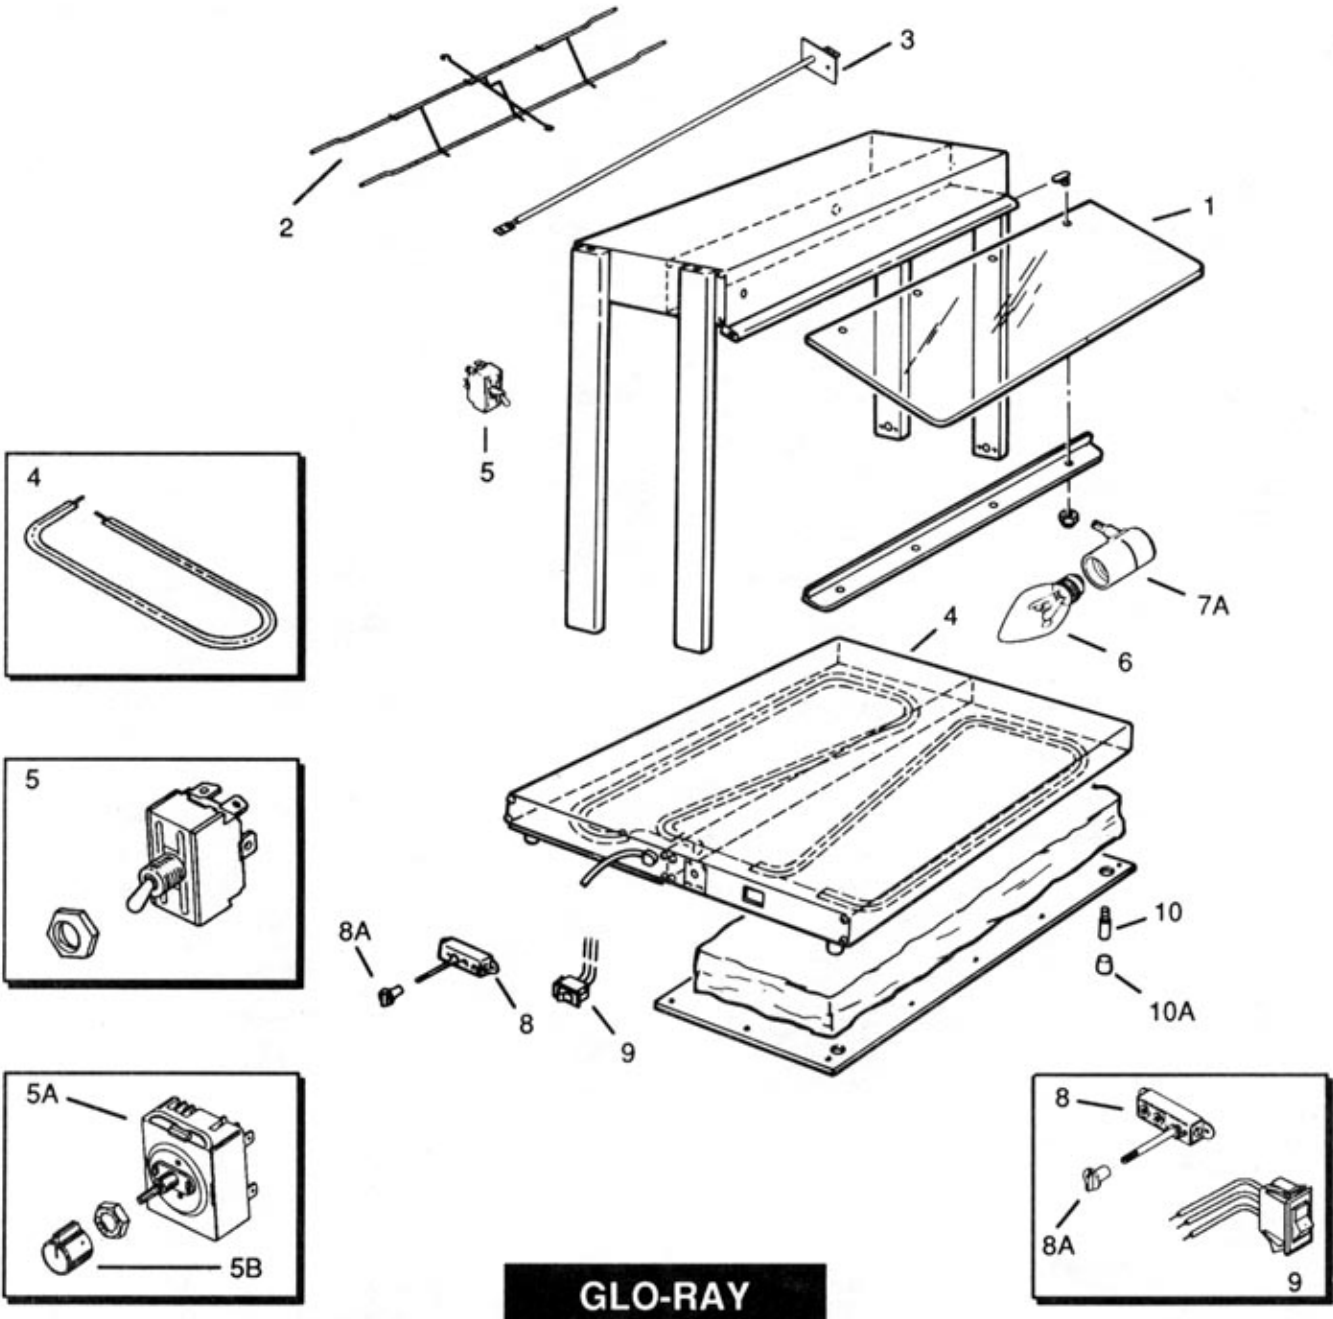

**REPLACEMENT
PARTS LIST**

Model GRBW

GLO-RAY

No.	Description	Part No.	Qty.	No.	Description	Part No.	Qty.
1	Breath Protector (Specify Model)	▲		5B	Infinite Switch Knob	05-30-018	1
2	Wire Guard GRBW (Specify Model)	▲	1	6	Light Bulb - 60W 115V	02-30-043	1-5
3	Element - Upper GRBW (Specify Model & Voltage)	▲	1	7	Dual Light Socket	02-30-045	1-2
4	Element - Lower GRBW (Specify Model & Voltage)	▲	2	7A	Single Light Socket	02-30-044	1-2
5	On/Off Toggle Switch	02-19-008A	1	8	Base Thermostat	02-16-028	1
5A	Infinite Switch (Optional)			8A	Knob - Base Thermostat	05-30-015	1
	GRBW - 115V	02-19-018	1	9	On/Off Lighted Rocker Switch		
	GRBW - 208V	02-19-017	1		GRBW - 115V	02-19-027	1
	GRBW - 230V	02-19-019	1		GRBW - 208/240V	02-19-032	2
				10	Foot	05-04-087	4
				10A	Foot Cover - Rubber	05-06-038	4

▲ - Consult Factory w/Model No.

GLO-RAY

No.	Description	Part No.	Qty.	No.	Description	Part No.	Qty.
1	Breath Protector (Specify Model)	▲		5A	Infinite Switch (Optional)		
2	Wire Guard GRHW-1P	04-08-030	1		GRHW - 115V	02-19-018	1
	Wire Guard GRHW-2P	04-08-032	1	5B	Infinite Switch Knob	05-30-018	1
3	Element - Upper			6	Light Bulb - 60W 115V	02-30-043	1-5
	GRHW-1P - 500W 115V	02-08-101	1	7	Dual Light Socket	02-30-045	1-2
	GRHW-2P - 950W 115V	02-08-107	1	7A	Single Light Socket	02-30-044	1-2
4	Element - Lower			8	Base Thermostat	02-16-028	1
	GRHW-1P - 150W 115V	02-05-100	2	8A	Knob - Base Thermostat	05-30-015	1
	GRHW-2P - 250W 115V	02-05-103	2	9	On/Off Lighted Rocker Switch		
5	On/Off Toggle Switch	02-19-008A	1		GRHW - 115V	02-19-027	1
				10	Foot	05-04-087	4
				10A	Foot Cover - Rubber	05-06-038	4