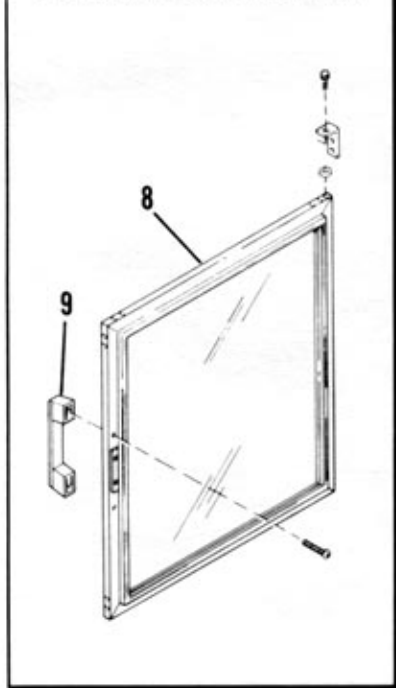

Flav-R-Savor®

FS, FST, FSHC Series

**REPLACEMENT
PARTS LIST**

CONTROL PANEL ASSEMBLY

Model FS & FST

REVERSIBLE DOOR ASSEMBLY

Model FSHC

FLAV-R-SAVOR