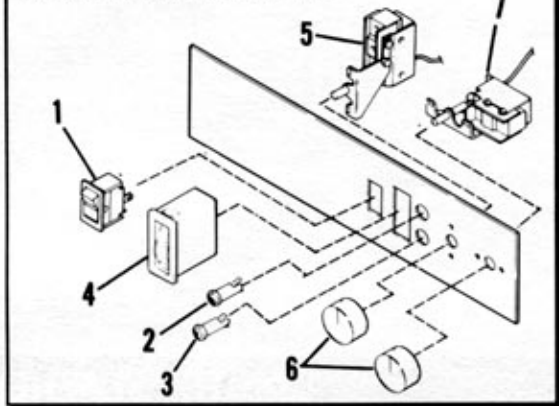

Flav-R-Savor®

FS, FST, FSHC Series

**REPLACEMENT
PARTS LIST**

CONTROL PANEL ASSEMBLY

Model FS & FST

REVERSIBLE DOOR ASSEMBLY

Model FSHC

FLAV-R-SAVOR

FLAV-R-SAVOR

No.	Description	Part No.	Qty.	No.	Description	Part No.	Qty.
1	Switch, On-Off Rocker	02-19-015	1	13	Water Heating Element, 600W	02-05-002	1
2	Pilot Light, Green	02-19-155	1	14	Transflo Blower Motor	02-12-003	1
3	Pilot Light, Red	02-19-154	1	15	Water Level Control, Old Style	02-01-005	1
4	Thermometer, Drum	02-16-041	1	16	Water Level Control, New Style		
5	Thermostat, Humidity	02-16-021	1		Float Switch	02-01-029	1
6	Knob, Selector	05-30-019	2		Relay	02-01-028	1
7	Thermostat, Temperature	02-16-002	1	17	Terminal Block	02-15-012	1
8	Door, Hinged			18	Drive Motor with Fan, FS-1, FS-2, FST-1 & FST-2 Only	02-12-002	1
	Models FS-1 & FST-1	Consult	1	19	Socket, Display Lamp		
	Models FS-2 & FST-2	Factory	2		FS & FST Only	02-30-044	2
	Model FSHC-1		1	20	Incandescent Lamp, Coated, 60W	02-30-043	2
	Model FSHC-2		2	21	Cord with Plug	02-18-035	1
9	Handle, Hinged Door	05-30-012	1	22	Solenoid Valve	03-40-035	1
10	Casters, Swivel, FSHC Only			23	Door Switch	02-19-004	1 or 2
	3 Inch with Locking Brake	04-17-130	2	24	Door Magnet	05-30-005	1 or 2
11	Air Heating Element, 800W			25	Water Fill	03-40-044	1
	FS, FST & Old Style FSHC	02-08-010A	1				
	1050W, FSHC, New Style Only	02-05-007	1				
12	Air Heating Element, 250W						
	FSHC, Old Style Only	02-05-004	1				