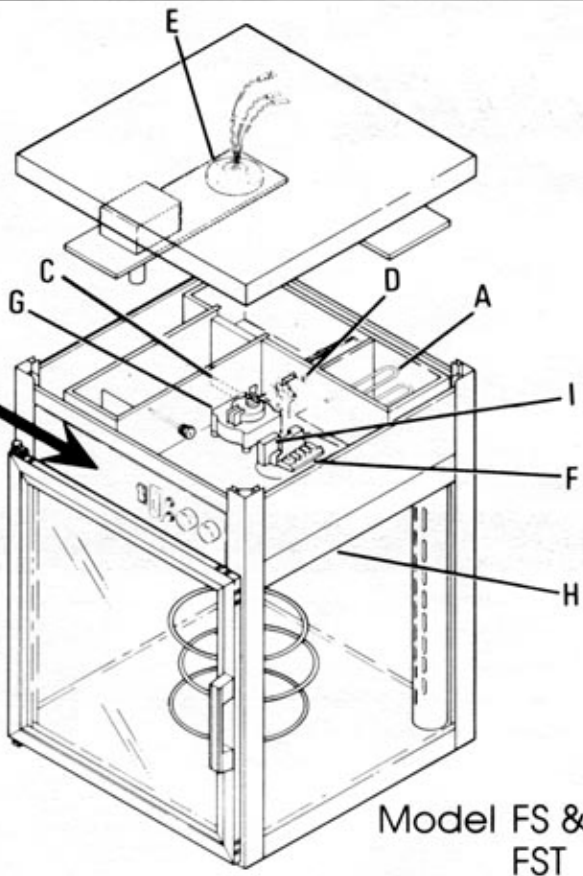

Flav-R-Savor®

FS, FST, FSHC Series

**REPLACEMENT
PARTS LIST**

CONTROL PANEL ASSEMBLY

Model FS & FST

REVERSIBLE DOOR ASSEMBLY

Model FSHC

FLAV-R-SAVOR

FLAV-R-SAVOR

No.	Description	Part No.	Qty.	No.	Description	Part No.	Qty.
1	Switch, On-Off Rocker	02-19-015	1	13	Water Heating Element, 600W	02-05-002	1
2	Pilot Light, Green	02-19-155	1	14	Transflo Blower Motor	02-12-003	1
3	Pilot Light, Red	02-19-154	1	15	Water Level Control, Old Style	02-01-005	1
4	Thermometer, Drum	02-16-041	1	16	Water Level Control, New Style		
5	Thermostat, Humidity	02-16-021	1		Float Switch	02-01-029	1
6	Knob, Selector	05-30-019	2		Relay	02-01-028	1
7	Thermostat, Temperature	02-16-002	1	17	Terminal Block	02-15-012	1
8	Door, Hinged			18	Drive Motor with Fan, FS-1, FS-2, FST-1 & FST-2 Only	02-12-002	1
	Models FS-1 & FST-1	Consult	1	19	Socket, Display Lamp		
	Models FS-2 & FST-2	Factory	2		FS & FST Only	02-30-044	2
	Model FSHC-1		1	20	Incandescent Lamp, Coated, 60W	02-30-043	2
	Model FSHC-2		2	21	Cord with Plug	02-18-035	1
9	Handle, Hinged Door	05-30-012	1	22	Solenoid Valve	03-40-035	1
10	Casters, Swivel, FSHC Only			23	Door Switch	02-19-004	1 or 2
	3 Inch with Locking Brake	04-17-130	2	24	Door Magnet	05-30-005	1 or 2
11	Air Heating Element, 800W			25	Water Fill	03-40-044	1
	FS, FST & Old Style FSHC	02-08-010A	1				
	1050W, FSHC, New Style Only	02-05-007	1				
12	Air Heating Element, 250W						
	FSHC, Old Style Only	02-05-004	1				