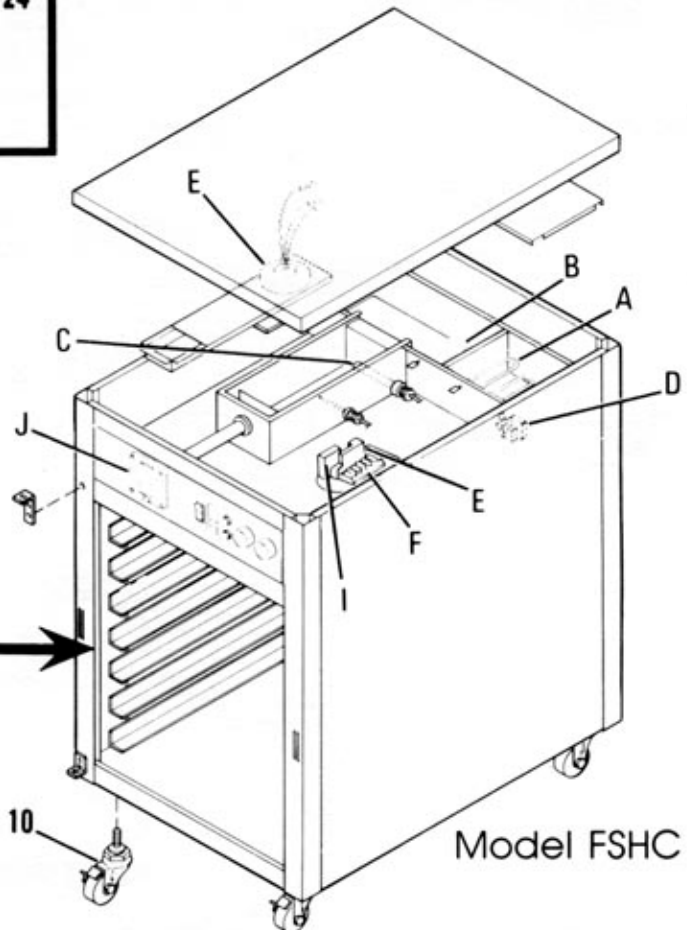

Flav-R-Savor®

FS, FST, FSHC Series

**REPLACEMENT
PARTS LIST**

CONTROL PANEL ASSEMBLY

Model FS & FST

REVERSIBLE DOOR ASSEMBLY

Model FSHC

FLAV-R-SAVOR

FLAV-R-SAVOR

No.	Description	Part No.	Qty.	No.	Description	Part No.	Qty.
1	Switch, On-Off Rocker	02-19-015	1	13	Water Heating Element, 600W	02-05-002	1
2	Pilot Light, Green	02-19-155	1	14	Transflo Blower Motor	02-12-003	1
3	Pilot Light, Red	02-19-154	1	15	Water Level Control, Old Style	02-01-005	1
4	Thermometer, Drum	02-16-041	1	16	Water Level Control, New Style		
5	Thermostat, Humidity	02-16-021	1		Float Switch	02-01-029	1
6	Knob, Selector	05-30-019	2		Relay	02-01-028	1
7	Thermostat, Temperature	02-16-002	1	17	Terminal Block	02-15-012	1
8	Door, Hinged			18	Drive Motor with Fan, FS-1, FS-2, FST-1 & FST-2 Only	02-12-002	1
	Models FS-1 & FST-1	Consult	1	19	Socket, Display Lamp		
	Models FS-2 & FST-2	Factory	2		FS & FST Only	02-30-044	2
	Model FSHC-1		1	20	Incandescent Lamp, Coated, 60W	02-30-043	2
	Model FSHC-2		2	21	Cord with Plug	02-18-035	1
9	Handle, Hinged Door	05-30-012	1	22	Solenoid Valve	03-40-035	1
10	Casters, Swivel, FSHC Only			23	Door Switch	02-19-004	1 or 2
	3 Inch with Locking Brake	04-17-130	2	24	Door Magnet	05-30-005	1 or 2
11	Air Heating Element, 800W			25	Water Fill	03-40-044	1
	FS, FST & Old Style FSHC	02-08-010A	1				
	1050W, FSHC, New Style Only	02-05-007	1				
12	Air Heating Element, 250W						
	FSHC, Old Style Only	02-05-004	1				