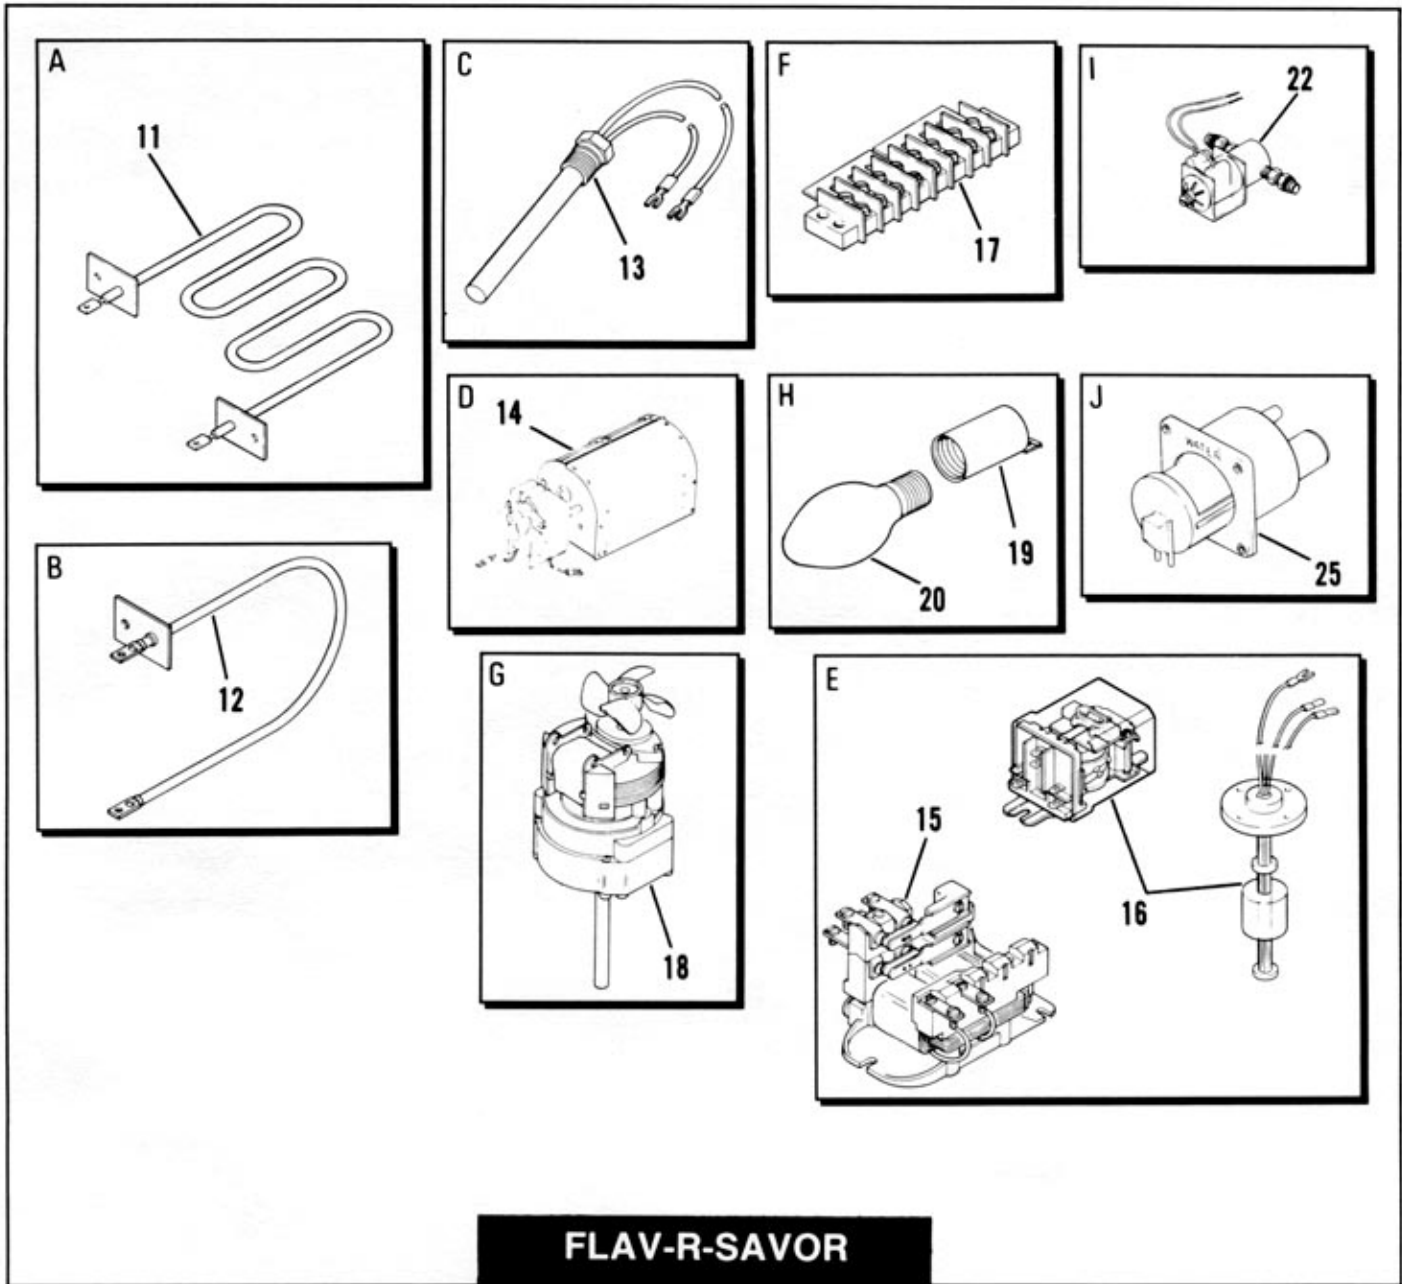

Flav-R-Savor®

FS, FST, FSHC Series

**REPLACEMENT
PARTS LIST**

CONTROL PANEL ASSEMBLY

Model FS & FST

REVERSIBLE DOOR ASSEMBLY

Model FSHC

FLAV-R-SAVOR

FLAV-R-SAVOR

No.	Description	Part No.	Qty.	No.	Description	Part No.	Qty.
1	Switch, On-Off Rocker	02-19-015	1	13	Water Heating Element, 600W	02-05-002	1
2	Pilot Light, Green	02-19-155	1	14	Transflo Blower Motor	02-12-003	1
3	Pilot Light, Red	02-19-154	1	15	Water Level Control, Old Style	02-01-005	1
4	Thermometer, Drum	02-16-041	1	16	Water Level Control, New Style		
5	Thermostat, Humidity	02-16-021	1		Float Switch	02-01-029	1
6	Knob, Selector	05-30-019	2		Relay	02-01-028	1
7	Thermostat, Temperature	02-16-002	1	17	Terminal Block	02-15-012	1
8	Door, Hinged			18	Drive Motor with Fan, FS-1, FS-2, FST-1 & FST-2 Only	02-12-002	1
	Models FS-1 & FST-1	Consult	1	19	Socket, Display Lamp		
	Models FS-2 & FST-2	Factory	2		FS & FST Only	02-30-044	2
	Model FSHC-1		1	20	Incandescent Lamp, Coated, 60W	02-30-043	2
	Model FSHC-2		2	21	Cord with Plug	02-18-035	1
9	Handle, Hinged Door	05-30-012	1	22	Solenoid Valve	03-40-035	1
10	Casters, Swivel, FSHC Only			23	Door Switch	02-19-004	1 or 2
	3 Inch with Locking Brake	04-17-130	2	24	Door Magnet	05-30-005	1 or 2
11	Air Heating Element, 800W			25	Water Fill	03-40-044	1
	FS, FST & Old Style FSHC	02-08-010A	1				
	1050W, FSHC, New Style Only	02-05-007	1				
12	Air Heating Element, 250W						
	FSHC, Old Style Only	02-05-004	1				